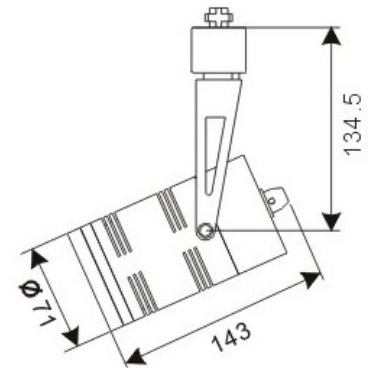

LED Track Lighting – LR-T00113

Model No.	LR-T00113
LED Type	CREE XRE
LED Q'TY.	7
Beam Angle	15°
Minimum luminous flux(lm)	630
Voltage	120-240V
LED Watt	7W
Environmental Temperature	- 20°C-60°C
Environmental Humidity	0%-95%
Safety Class	I
Safety Type	IP20
Material	Aluminium
Driver	Included